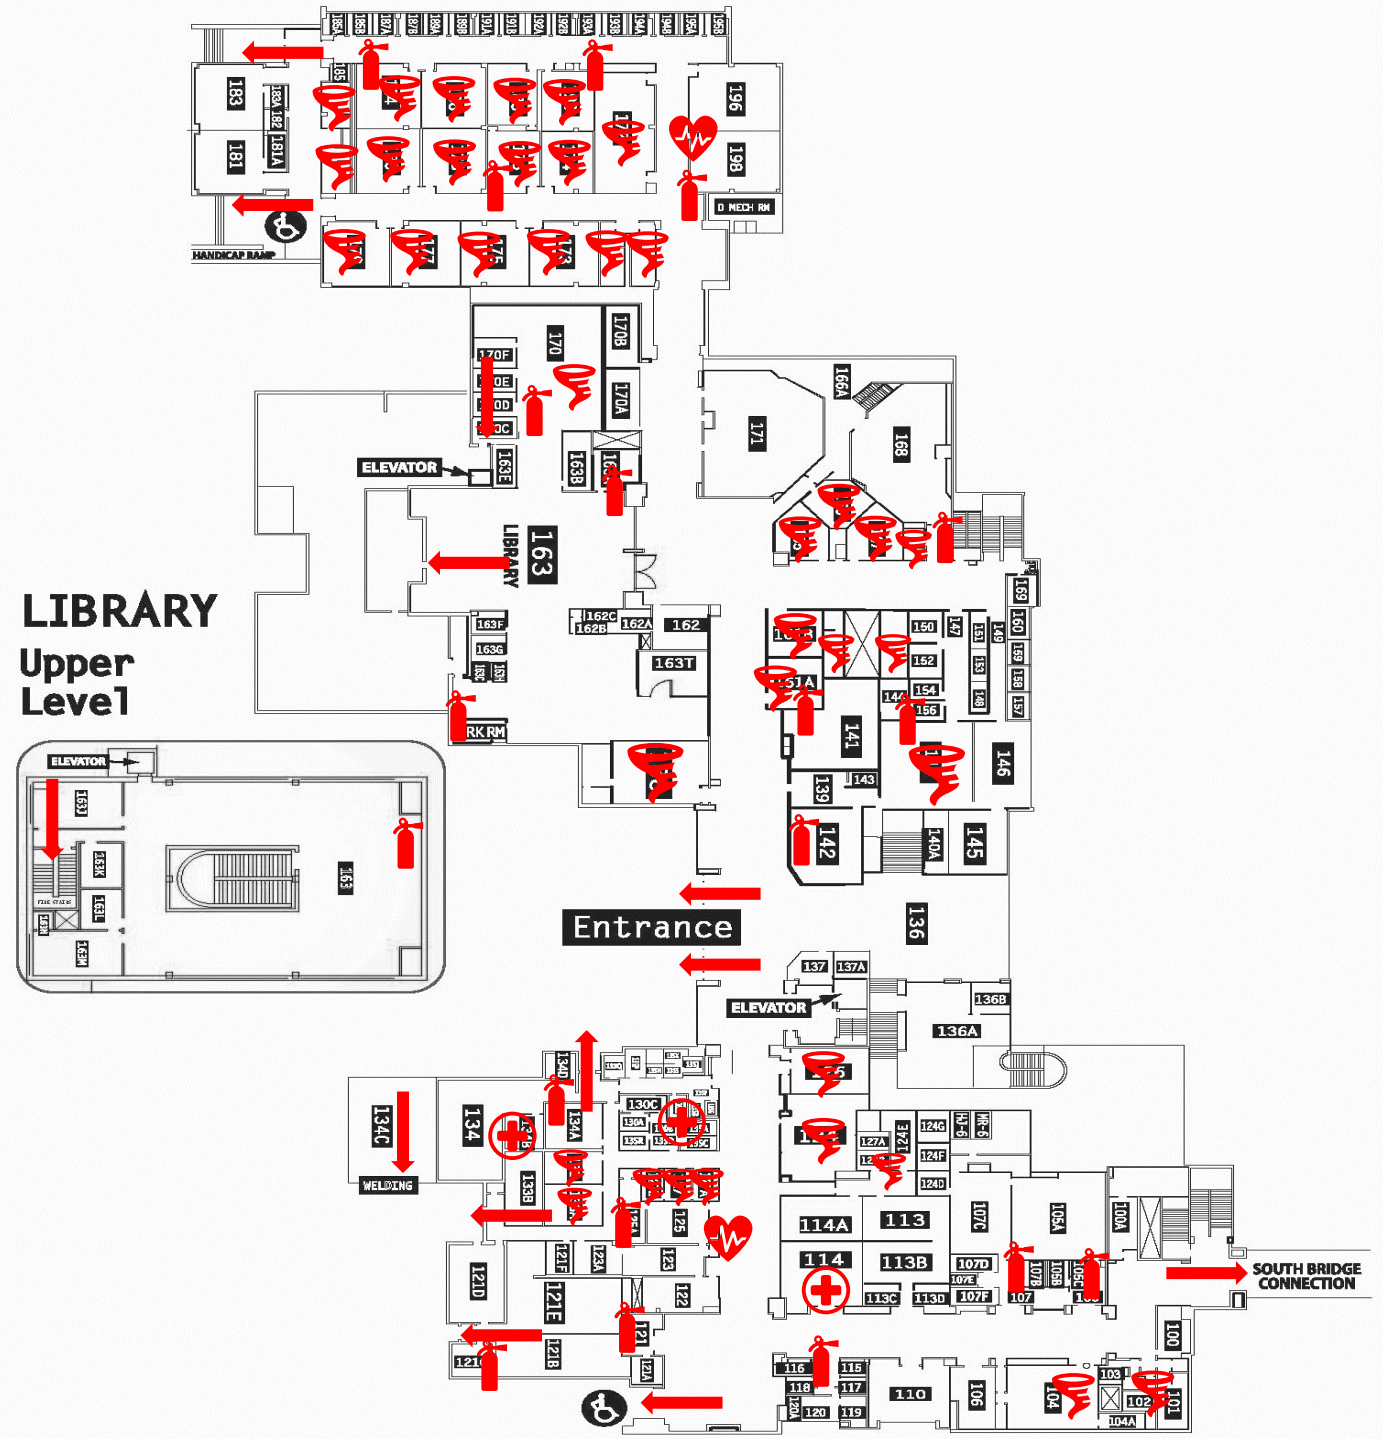

Dallas College Mountain View Campus Building W Middle Level

- AED located near rooms 125 & 198
- Emergency exits
- Fire extinguishers
- First aid kit in 114, 134B and Police Department 135
- Tornado safer zones