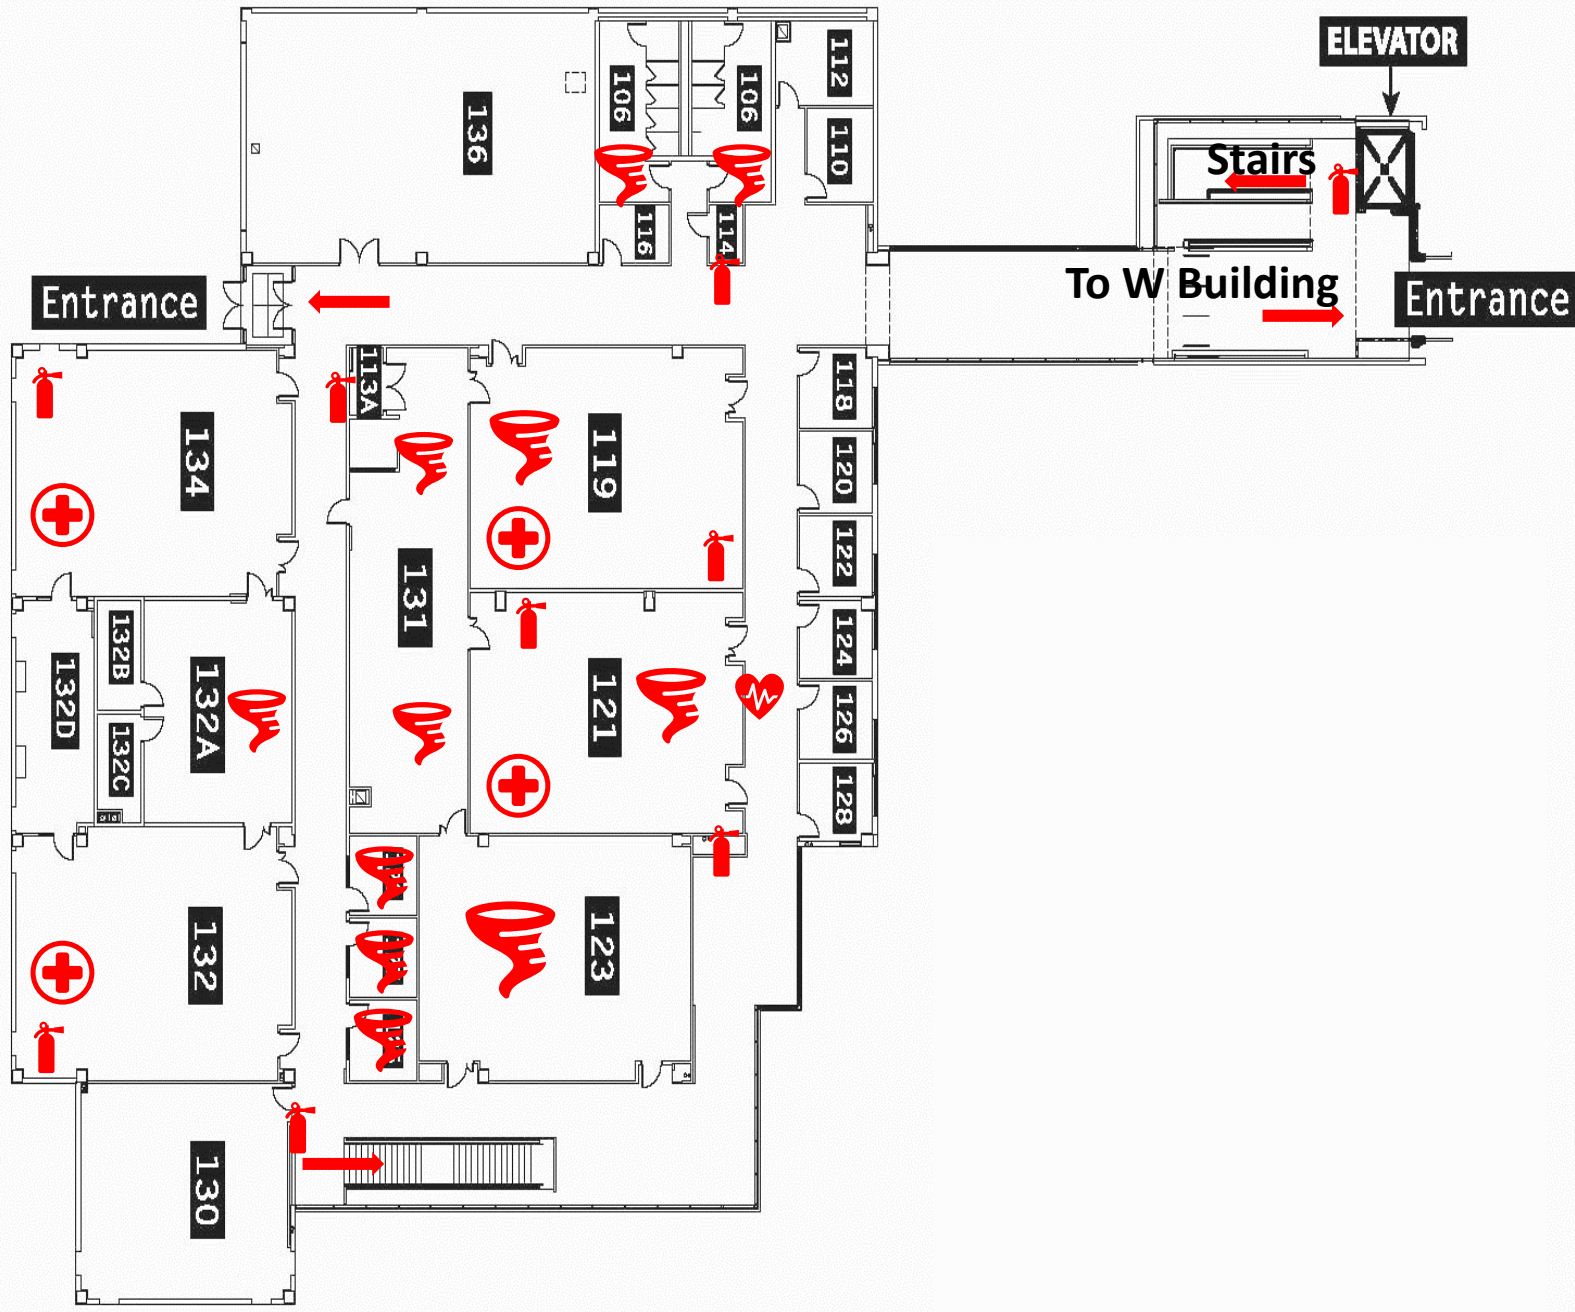

Dallas College Mountain View Campus Building B

-  AED located near 149
-  Tornado safer zones
-  Emergency exits
-  Fire extinguisher
-  First aid kit located in 115

Dallas College Mountain View Campus Building E

-  AEDs located next to 12, Gym 126, ramp near Performance Hall 127 and across from 108
-  Tornado safer zones
-  Emergency exits
-  Fire extinguishers
-  First aid kits located in offices 26, 65, 103, 122

Dallas College Mountain View Campus Building H Lower Level

-  Tornado safer zones
-  Emergency exits
-  Fire extinguisher
-  First aid kits located in labs

Dallas College Mountain View Campus Building H Upper Level

-  AED located near 121
-  Emergency exits
-  Fire extinguishers
-  Tornado safer zones
-  First aid kits located in labs

Dallas College Mountain View Campus Building S Lower Level

-  AED located in 1080 and outside of 1020
-  First aid kit located in 1020 and Nurses Office located in 1080
-  Emergency exits
-  Fire extinguishers
-  Tornado safer zones