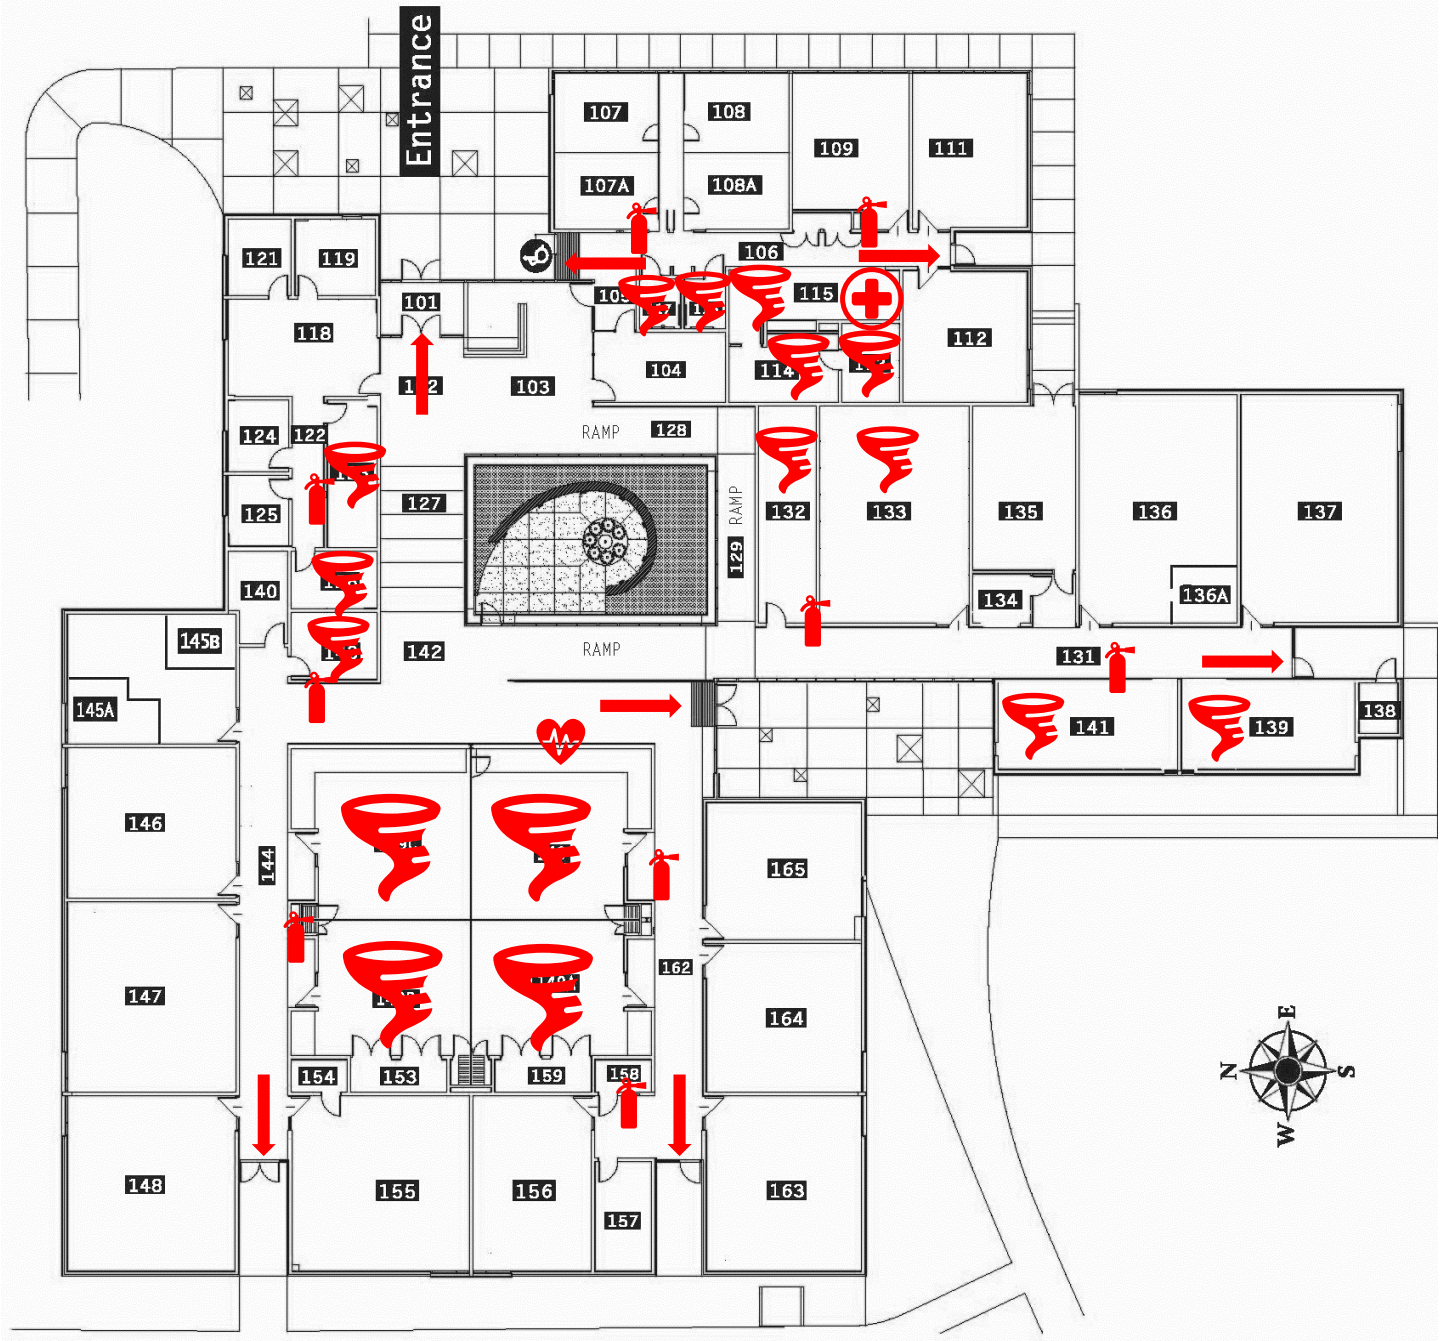

Dallas College Mountain View Campus Building B

-  AED located near 149
-  Tornado safer zones
-  Emergency exits
-  Fire extinguisher
-  First aid kit located in 115

Dallas College Mountain View Campus Building E

-  AEDs located next to 12, Gym 126, ramp near Performance Hall 127 and across from 108
-  Tornado safer zones
-  Emergency exits
-  Fire extinguishers
-  First aid kits located in offices 26, 65, 103, 122

Dallas College Mountain View Campus Building H Lower Level

-  Tornado safer zones
-  Emergency exits
-  Fire extinguisher
-  First aid kits located in labs

Dallas College Mountain View Campus Building H Upper Level

-  AED located near 121
-  Emergency exits
-  Fire extinguishers
-  Tornado safer zones
-  First aid kits located in labs

Dallas College Mountain View Campus Building S Lower Level

-  AED located in 1080 and outside of 1020
-  First aid kit located in 1020 and Nurses Office located in 1080
-  Emergency exits
-  Fire extinguishers
-  Tornado safer zones