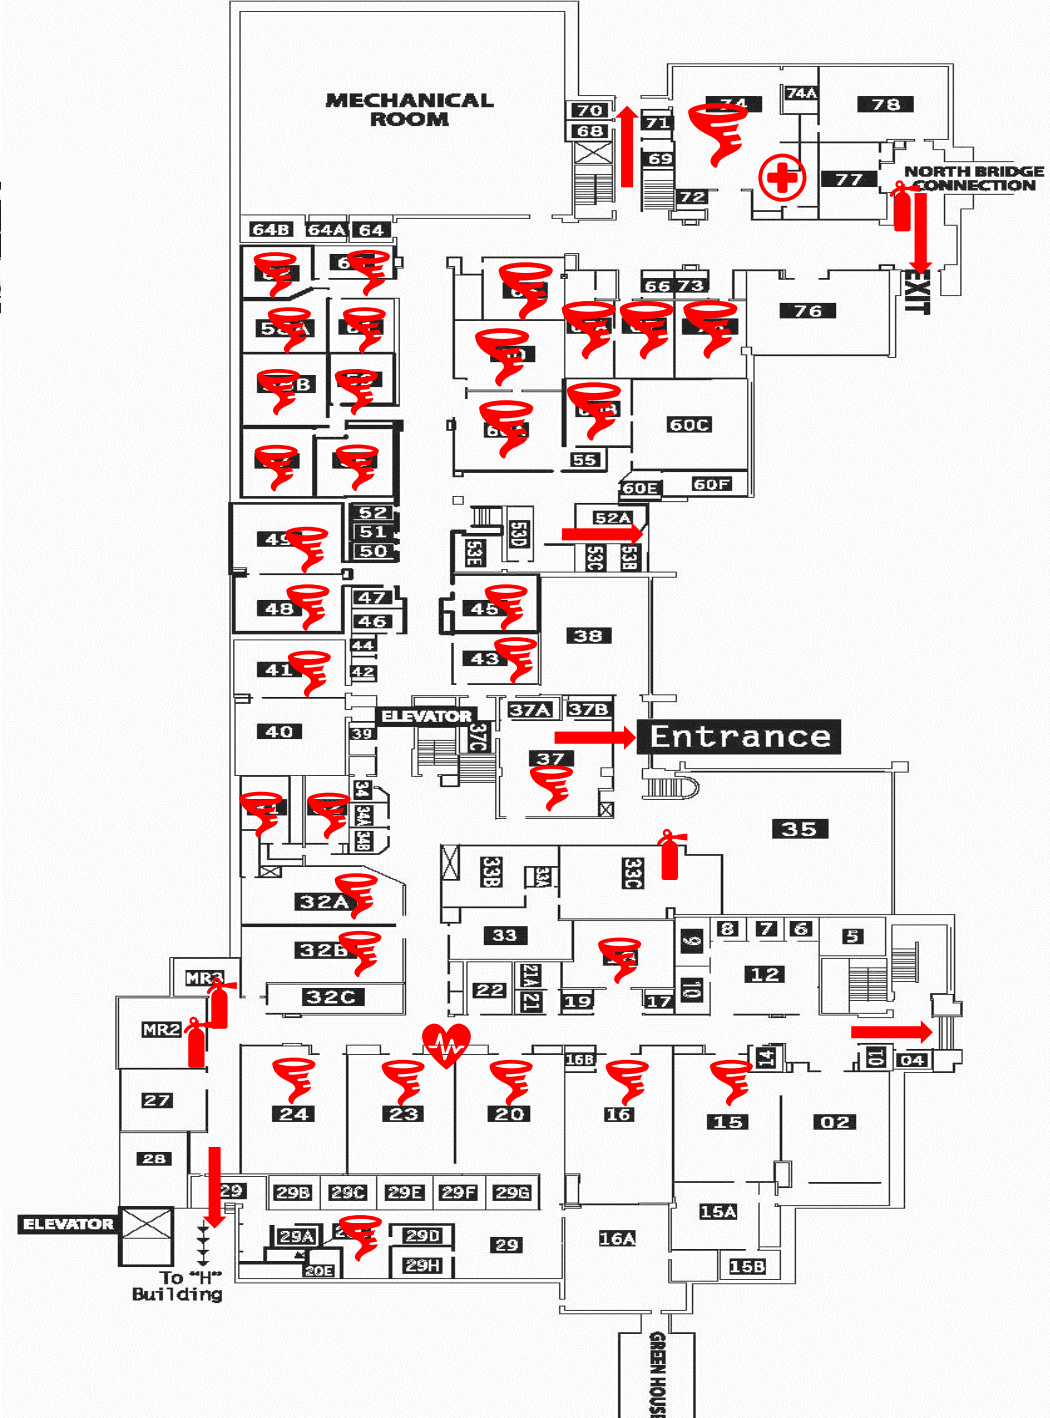

-  AEDs located next to 12, Gym 126, ramp near Performance Hall 127 and across from 108
-  Tornado safer zones
-  Emergency exits
-  Fire extinguishers
-  First aid kits located in offices 26, 65, 103, 122

-  AED located near 121
-  Emergency exits
-  Fire extinguishers
-  Tornado safer zones
-  First aid kits located in labs

Dallas College Mountain View Campus Building S Lower Level

-  AED located in 1080 and outside of 1020
-  First aid kit located in 1020 and Nurses Office located in 1080
-  Emergency exits
-  Fire extinguishers
-  Tornado safer zones

 AED located next to
V1003 and V1101

 Tornado Safer Zones

 Emergency Exits

 Fire Extinguishers

 First Aid Kits

Dallas College
Mountain View
Campus
V-Building 2nd floor

 AED located next
to V2008

 Tornado Safer
Zones

 Emergency Exits

 Fire Extinguishers

Dallas College Mountain View Campus Building W Lower Level

-  AED located outside of room 23
-  Tornado safer zones
-  Emergency exits
-  Fire extinguisher
-  First aid kit located in 74