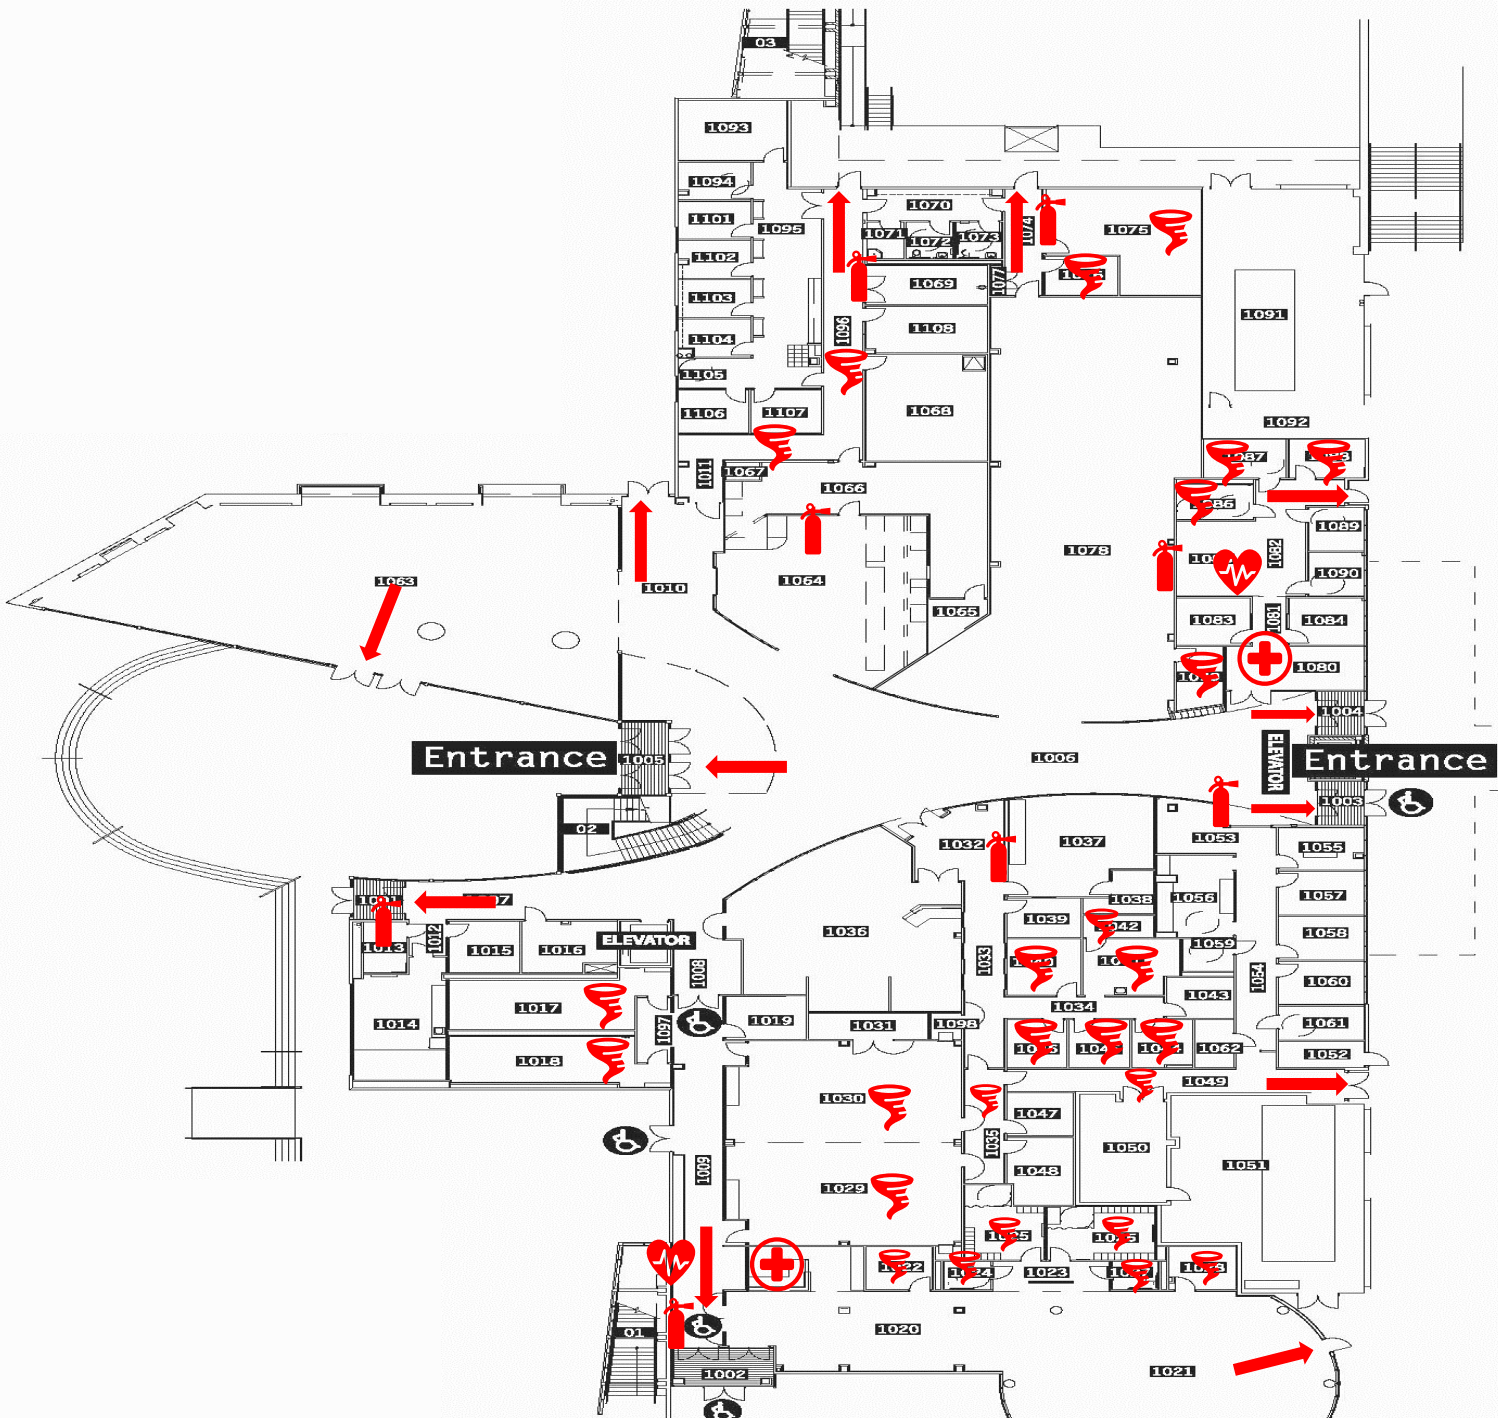

-  AEDs located next to 12, Gym 126, ramp near Performance Hall 127 and across from 108
-  Tornado safer zones
-  Emergency exits
-  Fire extinguishers
-  First aid kits located in offices 26, 65, 103, 122

Dallas College Mountain View Campus Building H Lower Level

-  Tornado safer zones
-  Emergency exits
-  Fire extinguisher
-  First aid kits located in labs

Dallas College Mountain View Campus Building H Upper Level

-  AED located near 121
-  Emergency exits
-  Fire extinguishers
-  Tornado safer zones
-  First aid kits located in labs

Dallas College Mountain View Campus Building S Lower Level

-  AED located in 1080 and outside of 1020
-  First aid kit located in 1020 and Nurses Office located in 1080
-  Emergency exits
-  Fire extinguishers
-  Tornado safer zones

Dallas College Mountain View Campus Building S Upper Level

-  AED located near 2090
-  Emergency exits
-  Fire extinguishers
-  First aid kit located in 2071
-  Tornado safer zones

Dallas College
Mountain View Campus
V-Building 1st floor