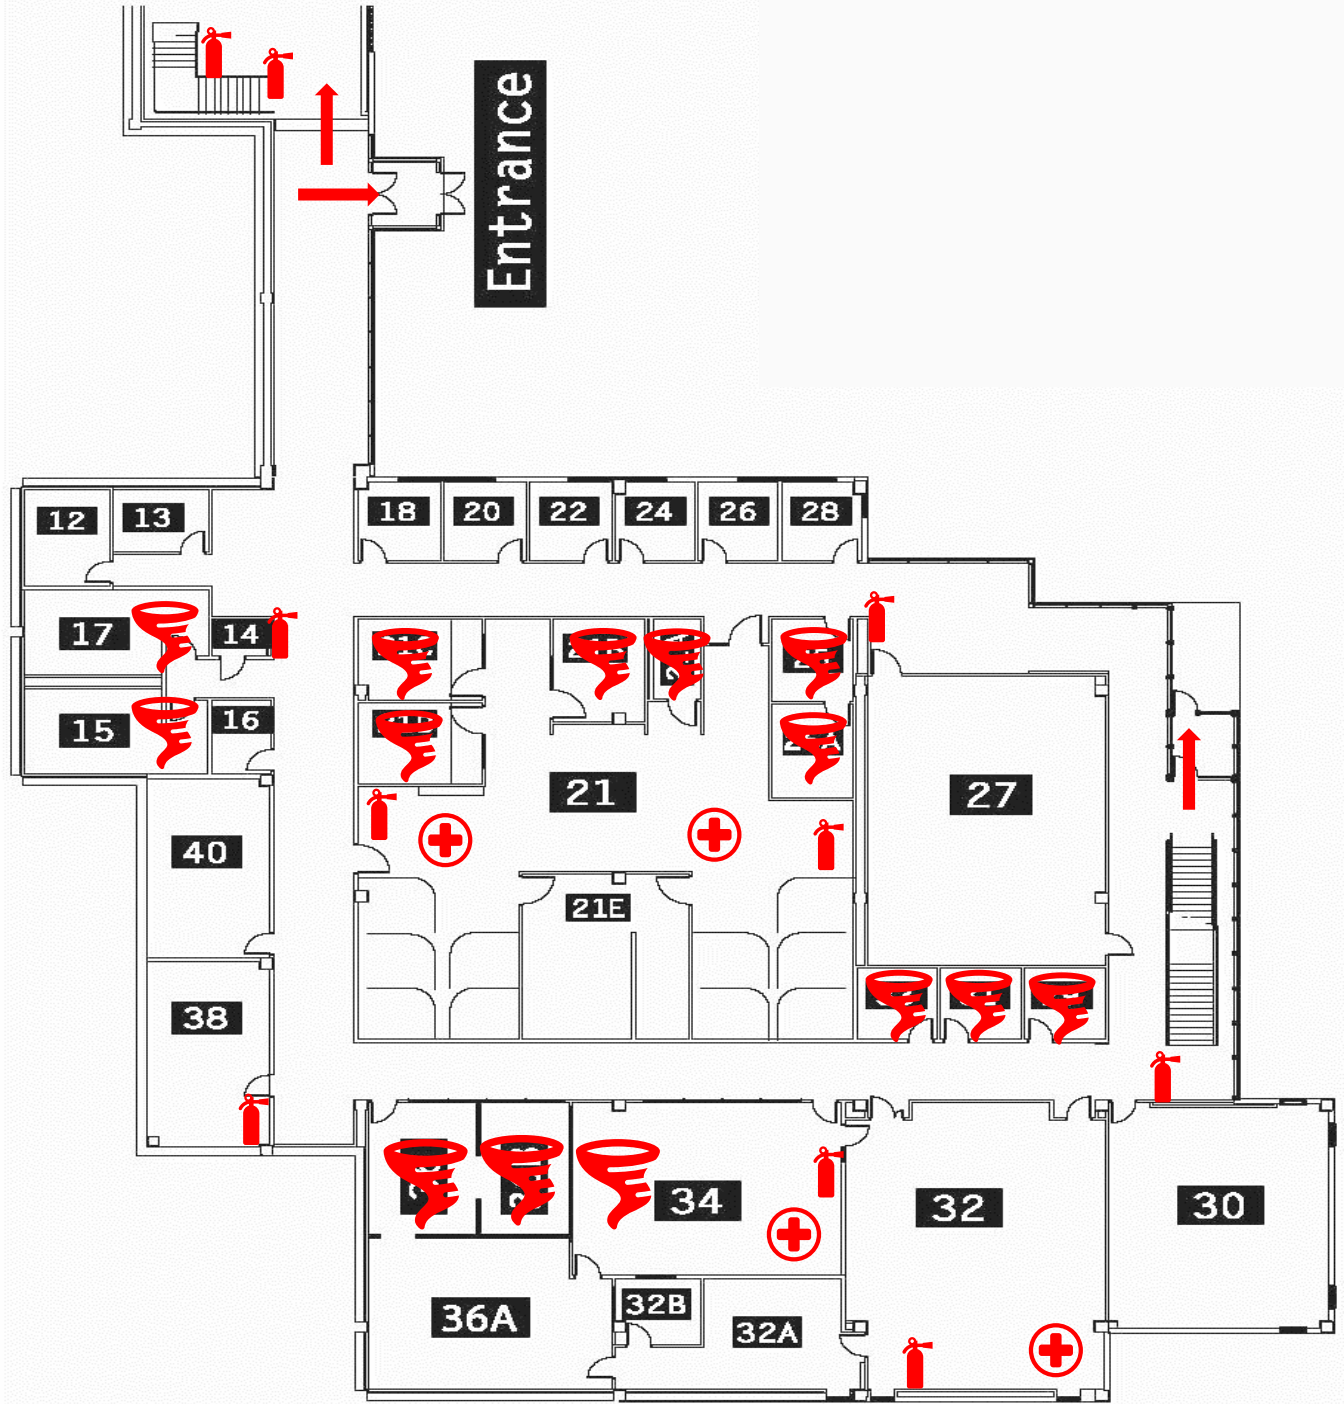

Dallas College Mountain View Campus Building B

-  AED located near 149
-  Tornado safer zones
-  Emergency exits
-  Fire extinguisher
-  First aid kit located in 115

Dallas College Mountain View Campus Building E

-  AEDs located next to 12, Gym 126, ramp near Performance Hall 127 and across from 108
-  Tornado safer zones
-  Emergency exits
-  Fire extinguishers
-  First aid kits located in offices 26, 65, 103, 122

Dallas College Mountain View Campus Building H Lower Level

-  Tornado safer zones
-  Emergency exits
-  Fire extinguisher
-  First aid kits located in labs

Dallas College Mountain View Campus Building H Upper Level

-  AED located near 121
-  Emergency exits
-  Fire extinguishers
-  Tornado safer zones
-  First aid kits located in labs

Dallas College Mountain View Campus Building S Lower Level

-  AED located in 1080 and outside of 1020
-  First aid kit located in 1020 and Nurses Office located in 1080
-  Emergency exits
-  Fire extinguishers
-  Tornado safer zones