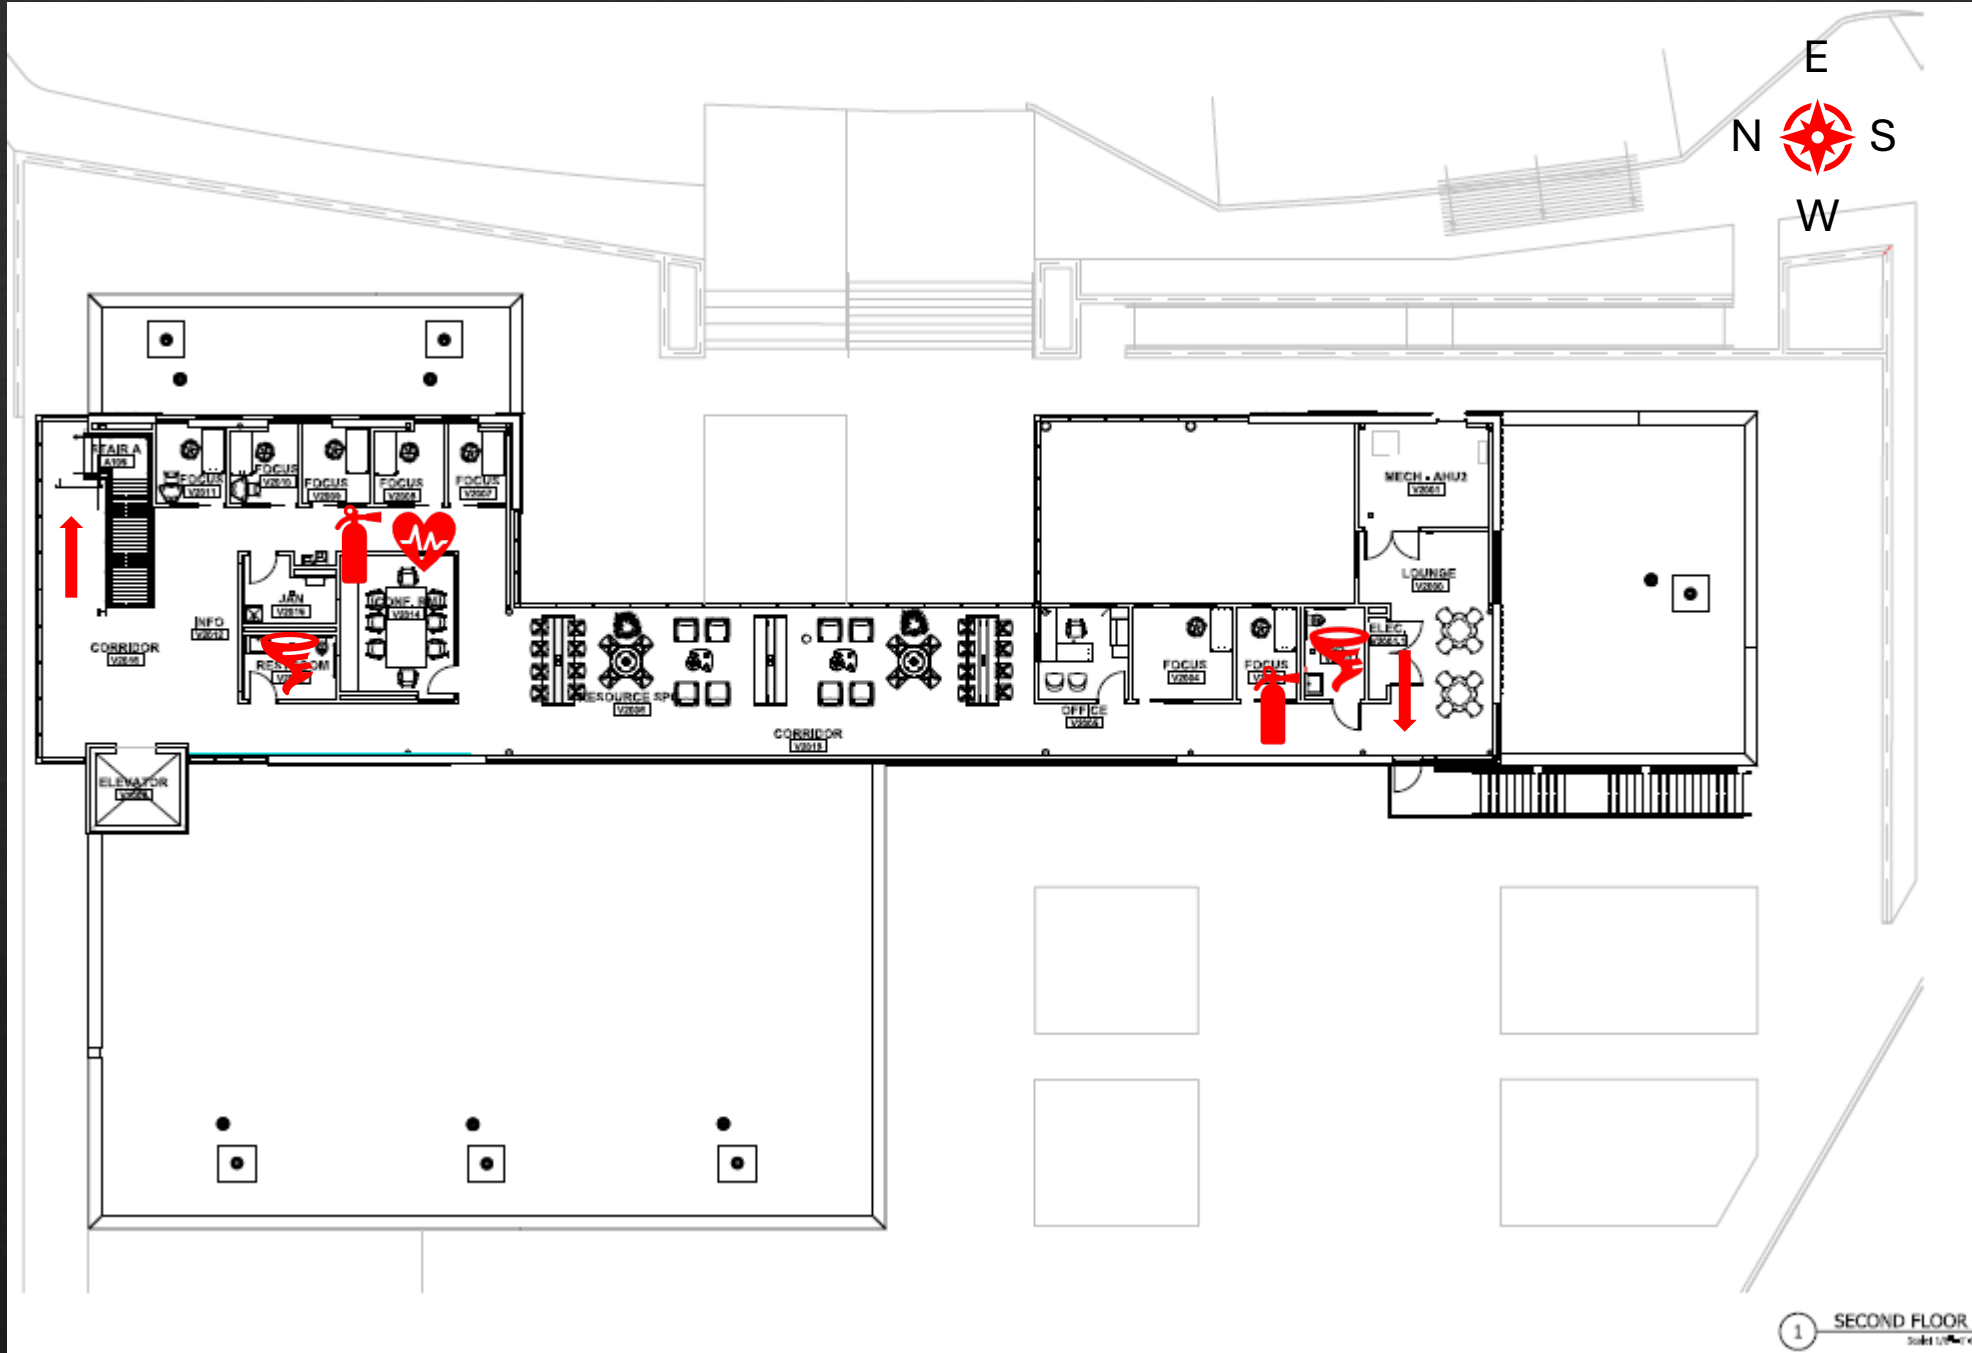

-  AED located near 121
-  Emergency exits
-  Fire extinguishers
-  Tornado safer zones
-  First aid kits located in labs

Dallas College Mountain View Campus Building S Lower Level

-  AED located in 1080 and outside of 1020
-  First aid kit located in 1020 and Nurses Office located in 1080
-  Emergency exits
-  Fire extinguishers
-  Tornado safer zones

Dallas College Mountain View Campus Building S Upper Level

-  AED located near 2090
-  Emergency exits
-  Fire extinguishers
-  First aid kit located in 2071
-  Tornado safer zones

Dallas College
Mountain View Campus
V-Building 1st floor

 AED located next to
V1003 and V1101

 Tornado Safer Zones

 Emergency Exits

 Fire Extinguishers

 First Aid Kits

Dallas College
Mountain View
Campus
V-Building 2nd floor

 AED located next
to V2008

 Tornado Safer
Zones

 Emergency Exits

 Fire Extinguishers

Dallas College Mountain View Campus Building W Lower Level

-  AED located outside of room 23
-  Tornado safer zones
-  Emergency exits
-  Fire extinguisher
-  First aid kit located in 74