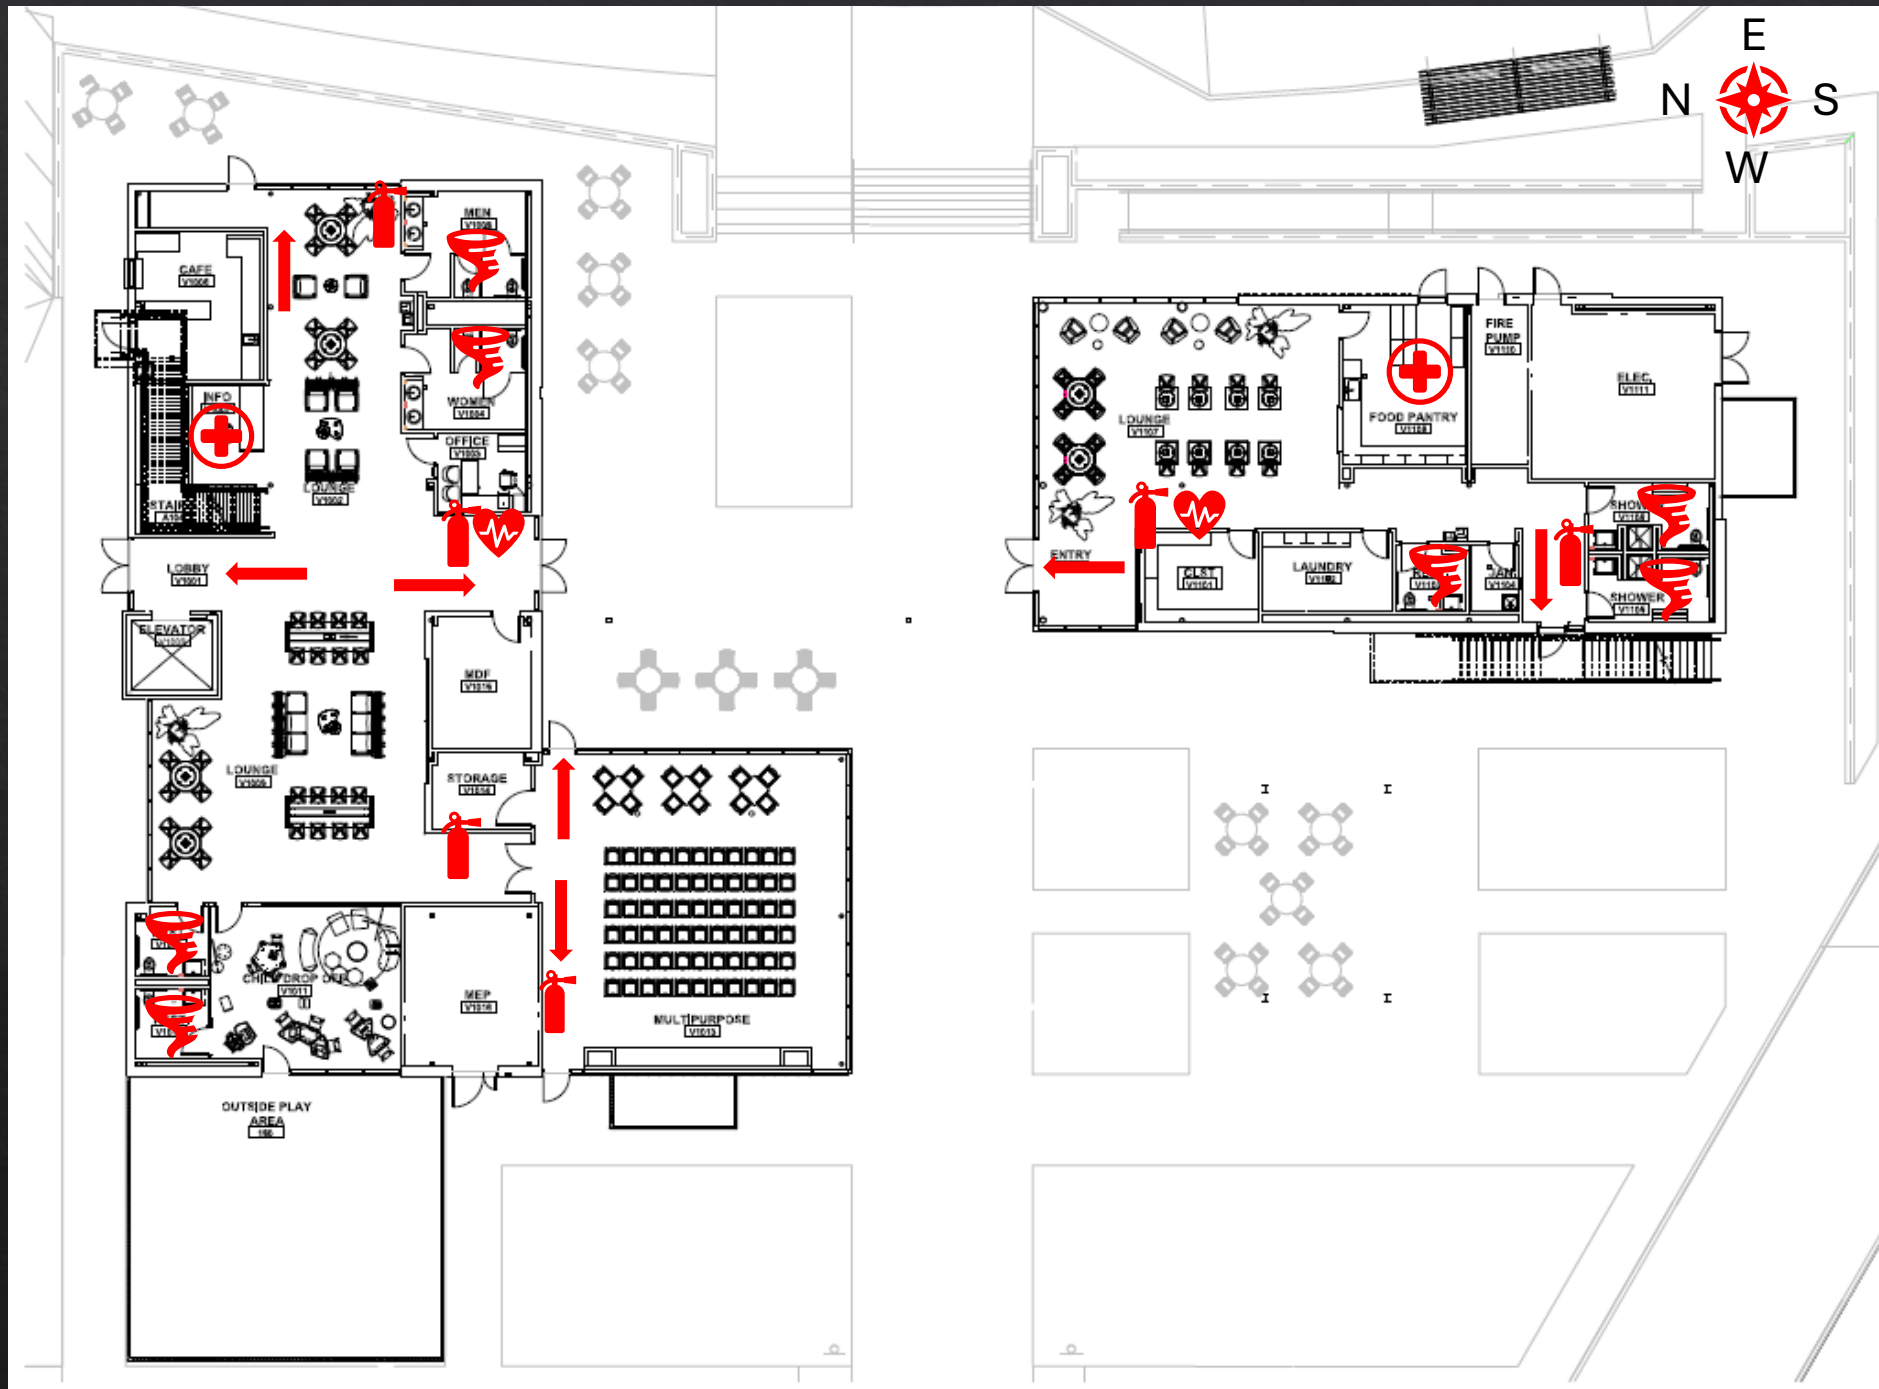

-  AEDs located next to 12, Gym 126, ramp near Performance Hall 127 and across from 108
-  Tornado safer zones
-  Emergency exits
-  Fire extinguishers
-  First aid kits located in offices 26, 65, 103, 122

-  AED located near 121
-  Emergency exits
-  Fire extinguishers
-  Tornado safer zones
-  First aid kits located in labs

Dallas College Mountain View Campus Building S Lower Level

-  AED located in 1080 and outside of 1020
-  First aid kit located in 1020 and Nurses Office located in 1080
-  Emergency exits
-  Fire extinguishers
-  Tornado safer zones

Dallas College Mountain View Campus Building S Upper Level

-  AED located near 2090
-  Emergency exits
-  Fire extinguishers
-  First aid kit located in 2071
-  Tornado safer zones

Dallas College
Mountain View Campus
V-Building 1st floor

 AED located next to
V1003 and V1101

 Tornado Safer Zones

 Emergency Exits

 Fire Extinguishers

 First Aid Kits

Dallas College
Mountain View
Campus
V-Building 2nd floor

 AED located next
to V2008

 Tornado Safer
Zones