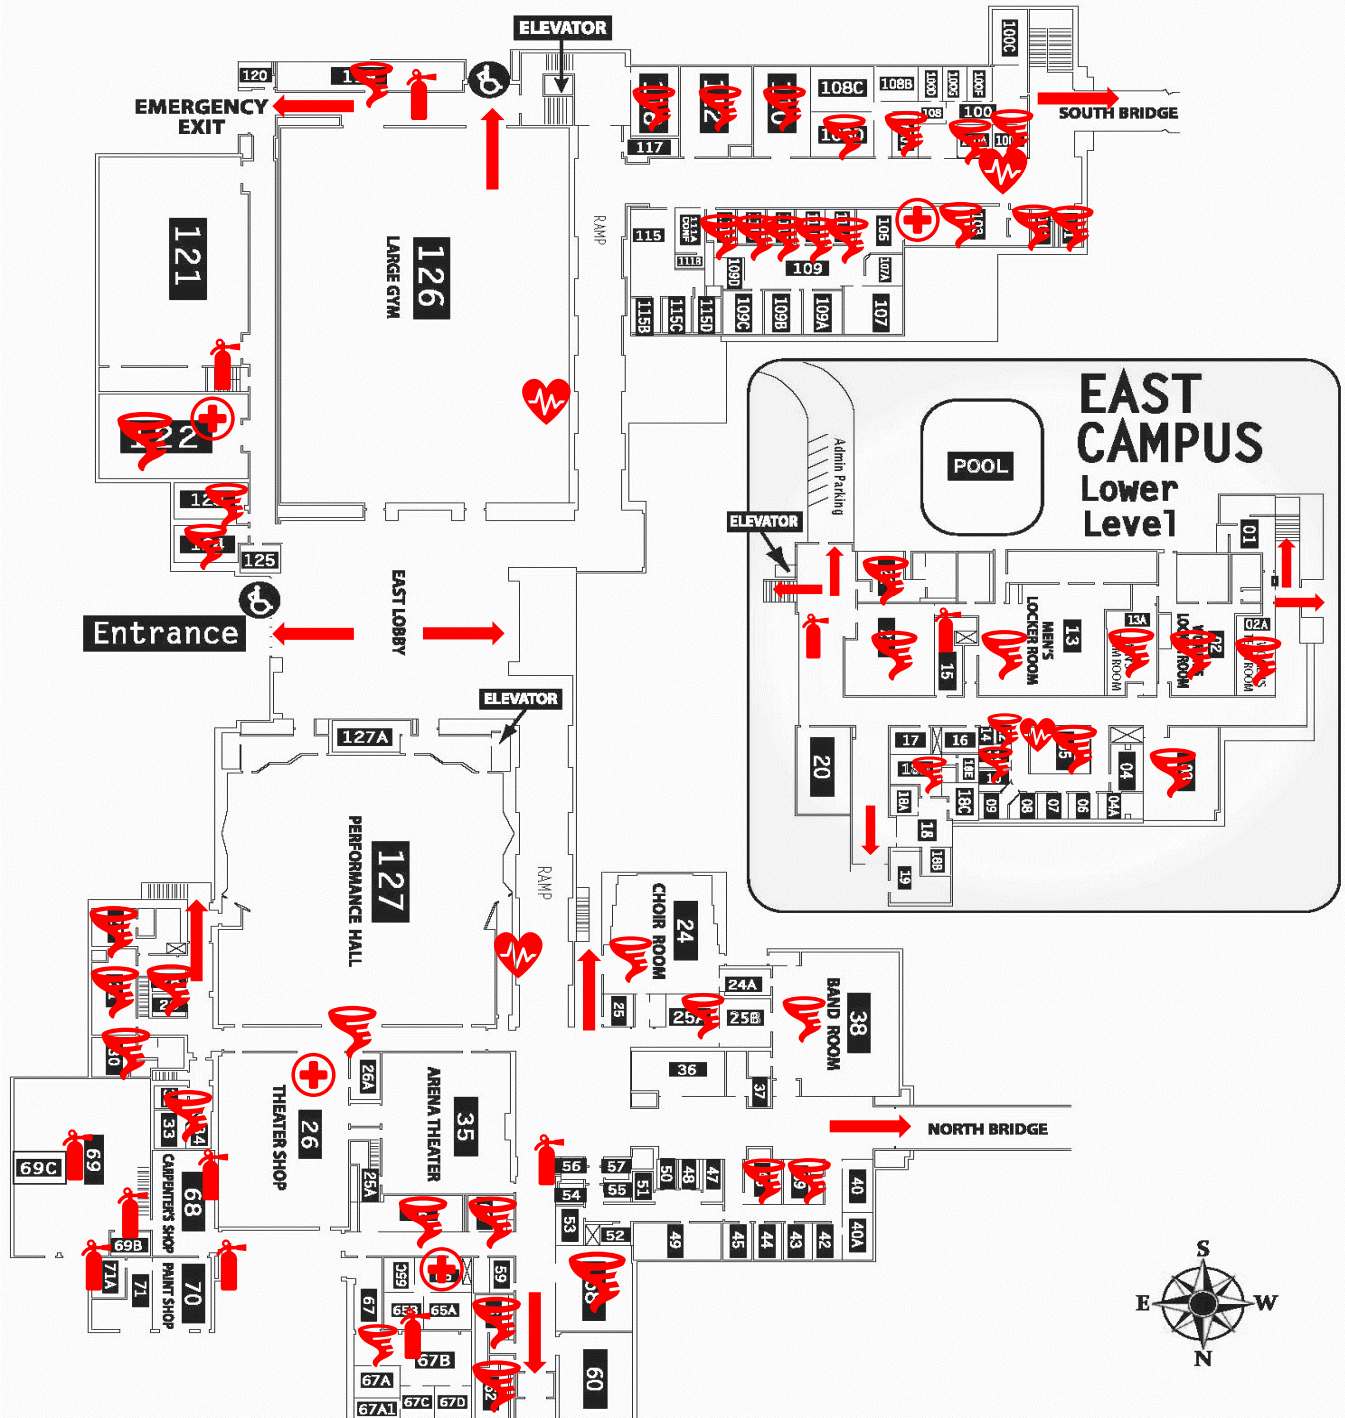

Dallas College Mountain View Campus Building B

-  AED located near 149
-  Tornado safer zones
-  Emergency exits
-  Fire extinguisher
-  First aid kit located in 115

Dallas College Mountain View Campus Building E

-  AEDs located next to 12, Gym 126, ramp near Performance Hall 127 and across from 108
-  Tornado safer zones
-  Emergency exits
-  Fire extinguishers
-  First aid kits located in offices 26, 65, 103, 122

Dallas College Mountain View Campus Building H Lower Level

-  Tornado safer zones
-  Emergency exits
-  Fire extinguisher
-  First aid kits located in labs

Dallas College Mountain View Campus Building H Upper Level

-  AED located near 121
-  Emergency exits
-  Fire extinguishers
-  Tornado safer zones
-  First aid kits located in labs

Dallas College Mountain View Campus Building S Lower Level

-  AED located in 1080 and outside of 1020
-  First aid kit located in 1020 and Nurses Office located in 1080
-  Emergency exits
-  Fire extinguishers
-  Tornado safer zones