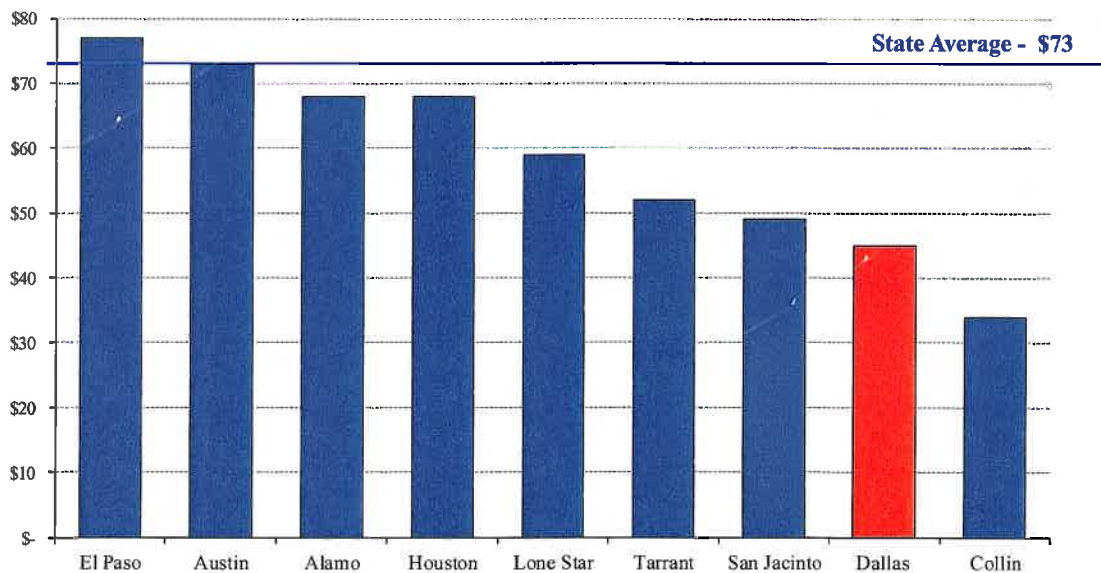

# Tuition

## In-District Rates at Selected Colleges 2011-12 Tuition per Credit Hour

Source: TACC 5/7/12

Dallas County  
Community College District

IT ALL BEGINS HERE.

*Tuition*

**Out-of-District Rates at Selected Colleges  
2011-12 Tuition per credit hour**