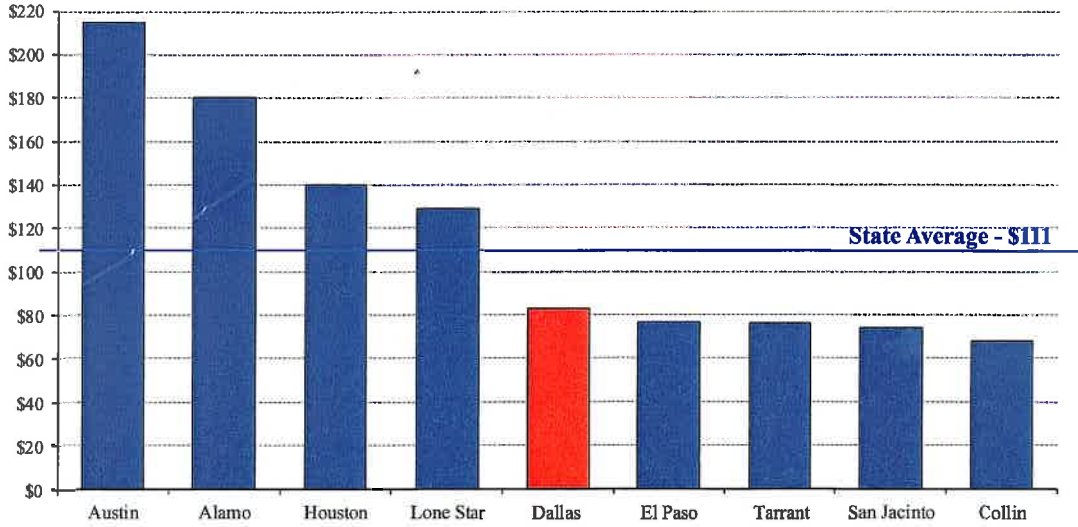

## In-District Rates at Selected Colleges 2011-12 Tuition per Credit Hour

Source: TACC 5/7/12

Dallas County  
Community College District

IT ALL BEGINS HERE.

*Tuition*

**Out-of-District Rates at Selected Colleges  
2011-12 Tuition per credit hour**

Source: TACC 5/7/12

 **Dallas County  
Community College District** **IT ALL BEGINS HERE.**